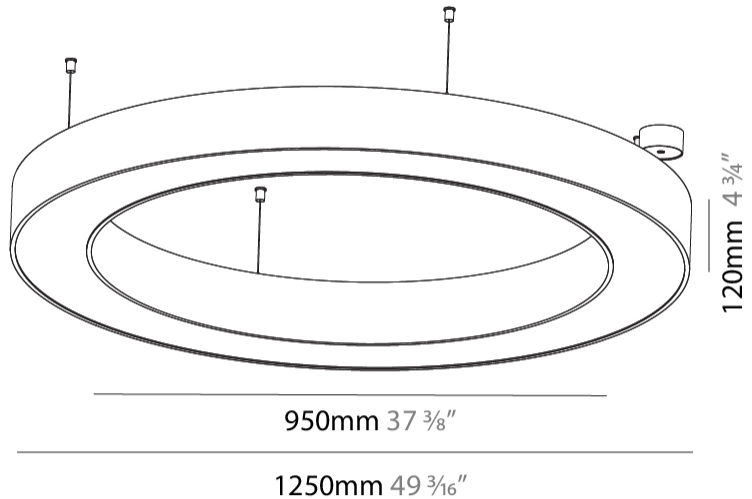

GENERAL

Series: Glorious
Subseries: Glorious
Brand: Prolicht
Division: Architectural
Mounting Type: Suspension
Mounting Location: Ceiling
Subcategory: Ambient

PHYSICAL

Shape: Round
Diameter (mm): 1250
Diameter (in): 49 ³/₁₆
Height (mm): 120
Height (in): 4 ³/₄
Max. Overall Height (mm): 2120
Max. Overall Height (in): 83 ⁷/₁₆
Light Distribution: Direct / Indirect
Weight (kg): 13.475
Weight (lbs): 29.70
Diffuser: [PMMA - Opal or Micro-Prism](#)
Fixture Finish: [SSR / BKV / CWI / CRY / HAB / LAG / UFT / ITA / RUA / RUR / MIC / FTG / MYG / TWT / LOD / PUS / FRO / FUP / KIA / POP / BLS / SPG / MEY / GOH / GUM / CHC / COM / ABZ / JAG / OBR / MOS / ROR](#)
Fixture Material: Aluminum

ELECTRICAL

Lamp Type: LED (Zhaga Standard)
Input Wattage (W): 90
Total Output Wattage (W): 72 / 57.6 (3500K)
Dimming: [Non-Dimming / Phase Dimming (120Vac only) / 0-10V Dimming](#)
Driver Included: Yes
Driver Location: Integrated
Driver Type: Constant Current
Driver Class: Class 2
Input Voltage (V): 120 - 277
Constant Current (MA): 350 / 1200/600 (3500K)

LED

[Color Temperature (°K): 3000 / 3500 / 4000](#)
Max. Delivered Lumen (lm): 5540 / 5733 / 5850 Direct / 3830 / 3969 / 4050 Indirect
CRI: >80 CRI
Efficiency (%): 68
Lamp Life (hrs): 50000

OPTICAL

RATINGS AND CERTIFICATIONS

Certified By: Certified for North American Standards
IP rating: IP20